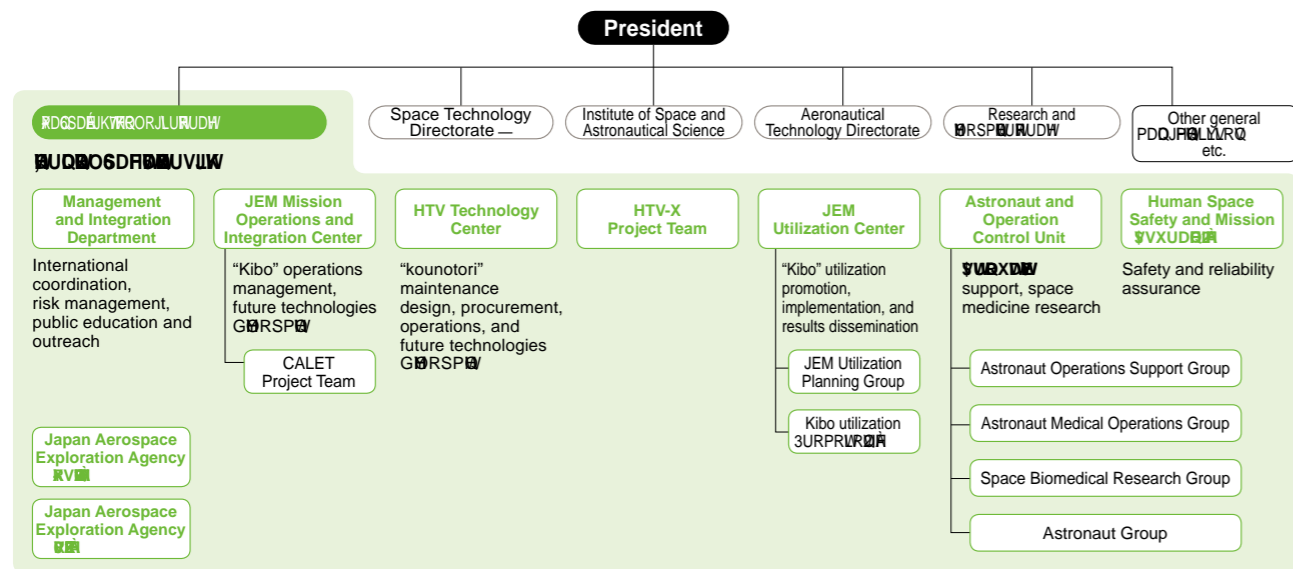

Photo: Kazuro Watanabe

The orbit of the ISS and Kounotori 2 as seen from Earth

The International Space Station: A world without borders, built through international cooperation

National Research and Development Agency
Japan Aerospace Exploration Agency,
Human Spaceflight Technology Directorate

Printed Jun 2018

A New Stage Has Begun for Humankind's Activity in Space

Japan's participation in the ISS Program

Organization of the JAXA Human Spaceflight Technology Directorate

About JAXA

The Japan Aerospace Exploration Agency (JAXA) was established in 2003 through combination of the Institute of Space and Astronautical Science (ISAS), the National Aerospace Laboratory (NAL), and the National Space Development Agency (NASDA). In Apr 2015 it became a National Research and Development Agency with the goal of maximizing Japan's R&D achievements and contributing to technology advancement in the world